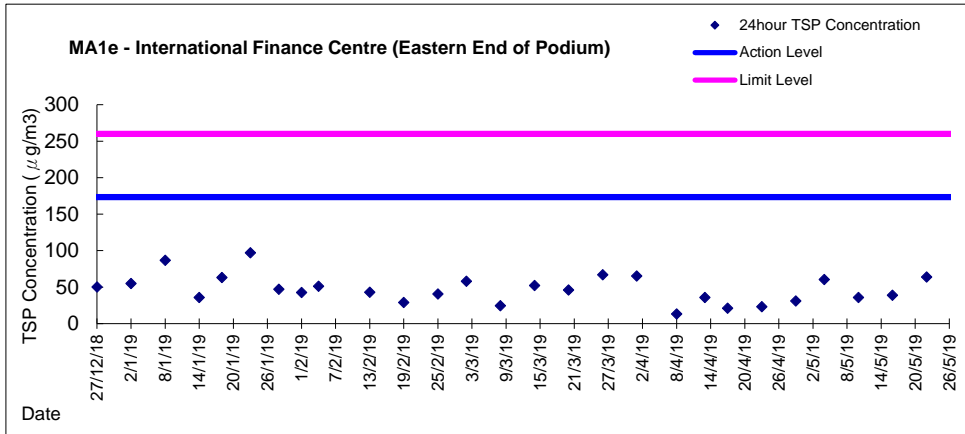

Graphic Presentation of 1 hour TSP Result

Graphic Presentation of 1 hour TSP Result

Graphic Presentation of 24 hour TSP Result

Graphic Presentation of 24 hour TSP Result

Graphic Presentation of 24 hour TSP Result