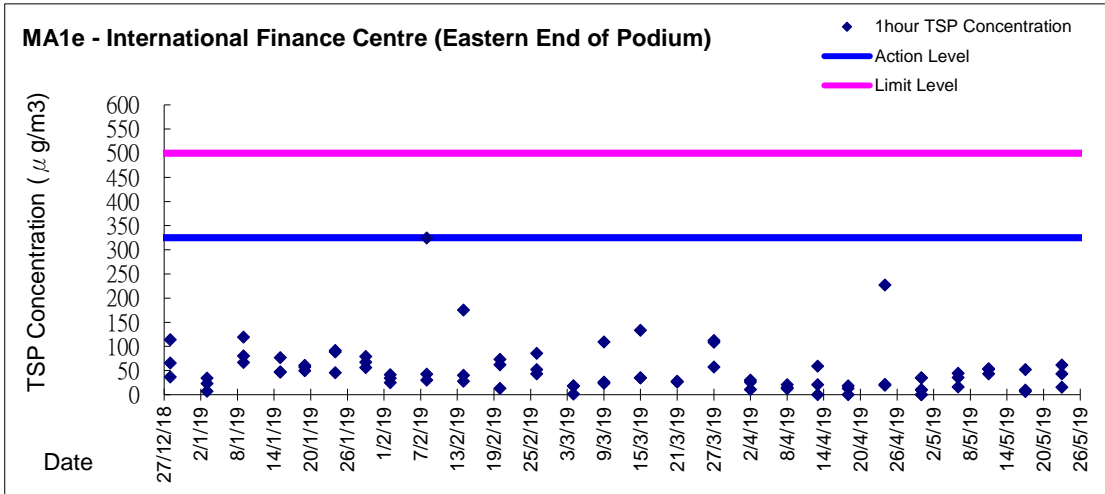

Graphic Presentation of 1 hour TSP Result

Graphic Presentation of 1 hour TSP Result

Graphic Presentation of 24 hour TSP Result

Graphic Presentation of 24 hour TSP Result

Graphic Presentation of 24 hour TSP Result