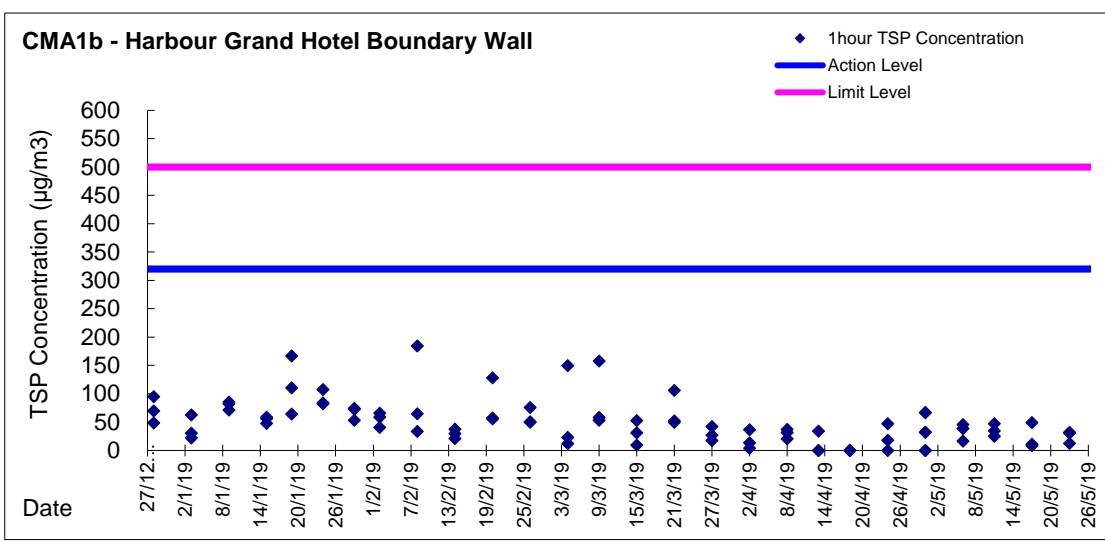

Graphic Presentation of 1 hour TSP Result

Graphic Presentation of 1 hour TSP Result

Graphic Presentation of 24 hour TSP Result

Graphic Presentation of 24 hour TSP Result

Graphic Presentation of 24 hour TSP Result