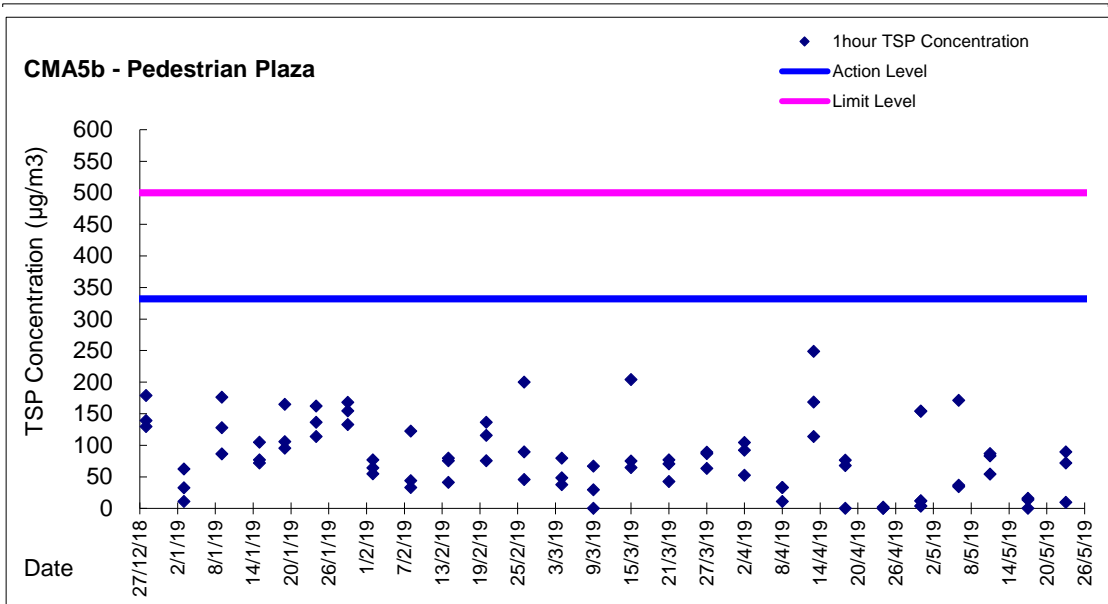

Graphic Presentation of 1 hour TSP Result

Graphic Presentation of 1 hour TSP Result

Graphic Presentation of 24 hour TSP Result

Graphic Presentation of 24 hour TSP Result

Graphic Presentation of 24 hour TSP Result