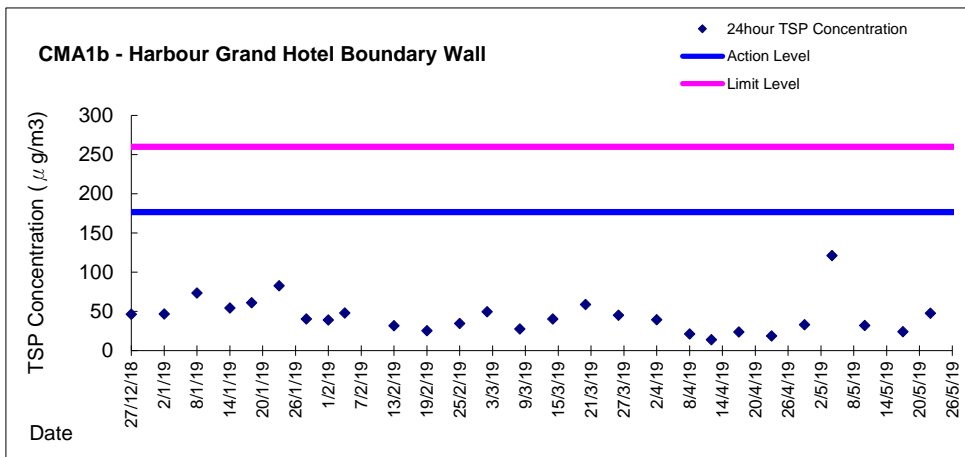

Graphic Presentation of 1 hour TSP Result

Graphic Presentation of 1 hour TSP Result

Graphic Presentation of 24 hour TSP Result

Graphic Presentation of 24 hour TSP Result

Graphic Presentation of 24 hour TSP Result