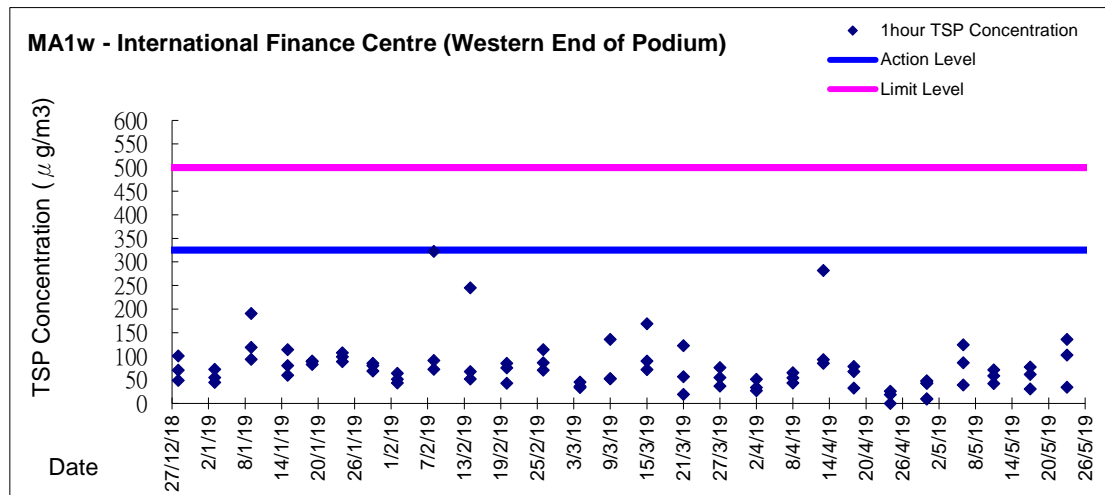

Graphic Presentation of 1 hour TSP Result

Graphic Presentation of 1 hour TSP Result

Graphic Presentation of 24 hour TSP Result

Graphic Presentation of 24 hour TSP Result

Graphic Presentation of 24 hour TSP Result