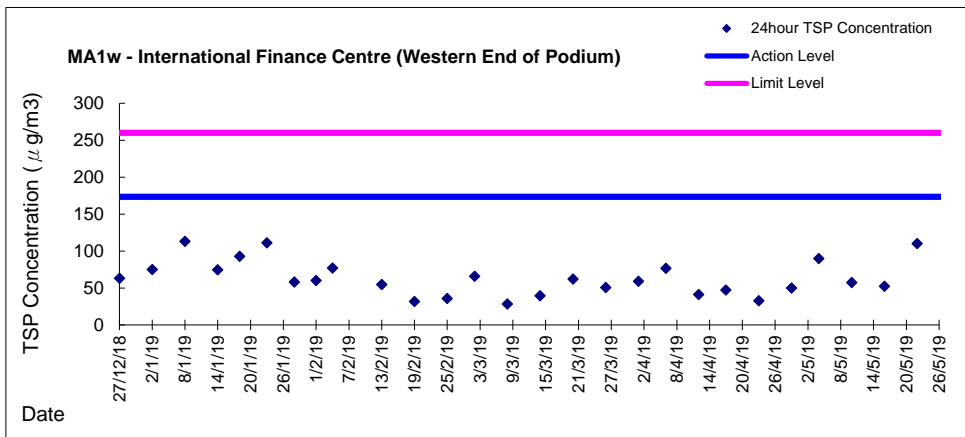

Graphic Presentation of 1 hour TSP Result

Graphic Presentation of 1 hour TSP Result

Graphic Presentation of 24 hour TSP Result

Graphic Presentation of 24 hour TSP Result

Graphic Presentation of 24 hour TSP Result