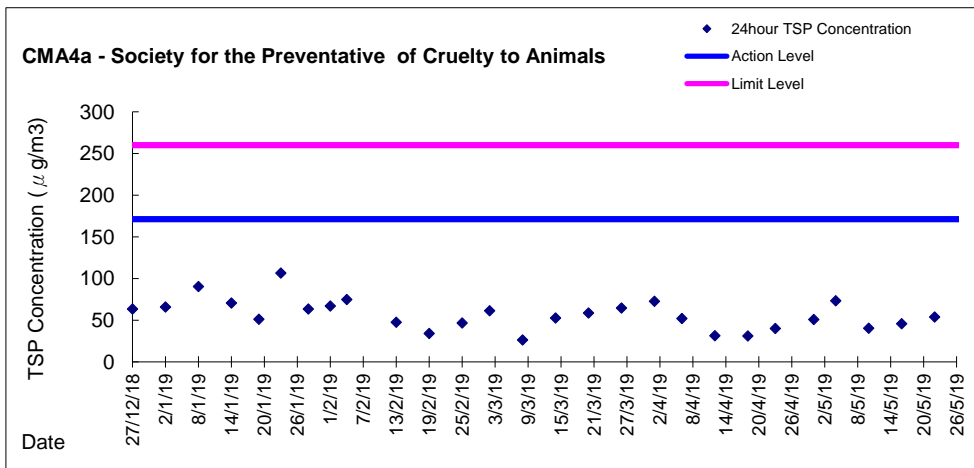

Graphic Presentation of 1 hour TSP Result

Graphic Presentation of 1 hour TSP Result

Graphic Presentation of 24 hour TSP Result

Graphic Presentation of 24 hour TSP Result

Graphic Presentation of 24 hour TSP Result