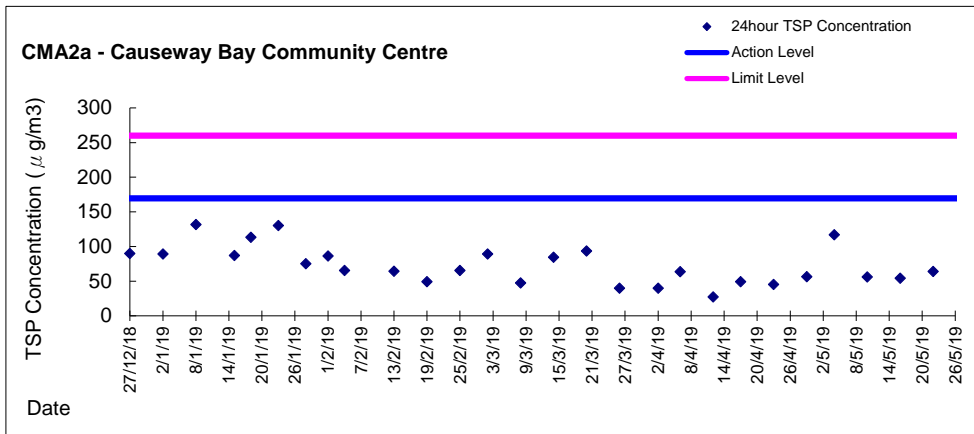

Graphic Presentation of 1 hour TSP Result

Graphic Presentation of 1 hour TSP Result

Graphic Presentation of 24 hour TSP Result

Graphic Presentation of 24 hour TSP Result

Graphic Presentation of 24 hour TSP Result