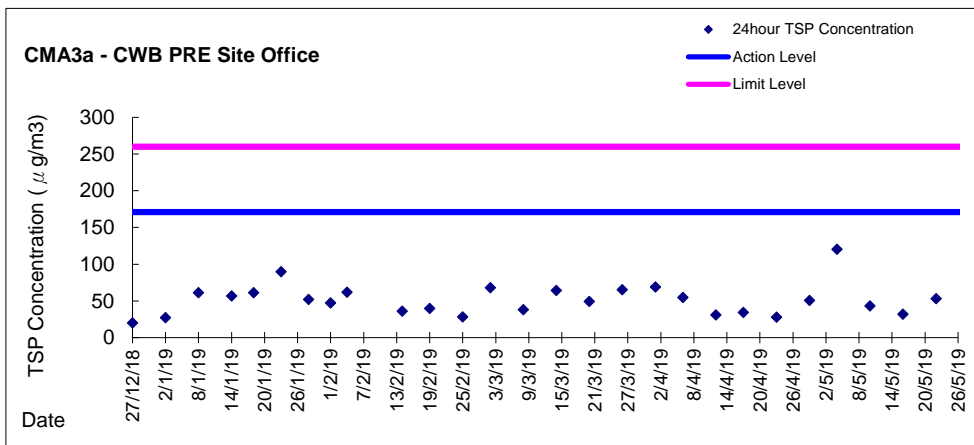

Graphic Presentation of 1 hour TSP Result

Graphic Presentation of 1 hour TSP Result

Graphic Presentation of 24 hour TSP Result

Graphic Presentation of 24 hour TSP Result

Graphic Presentation of 24 hour TSP Result